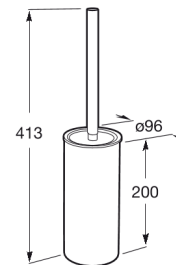

**TEMPO**

Floor standing toilet brush holder

DIMENSIONS

Length 96 mm  
 Width 96 mm  
 Height 413 mm

COLOURS AND FINISHES

01 Chrome

PRICE (VAT INCLUDED)

£228.10

TECHNICAL DRAWINGS

**FEATURES**

Fixing kit: Not included  
 Installation type: Floor-standing  
 Material: Metal, Plastic